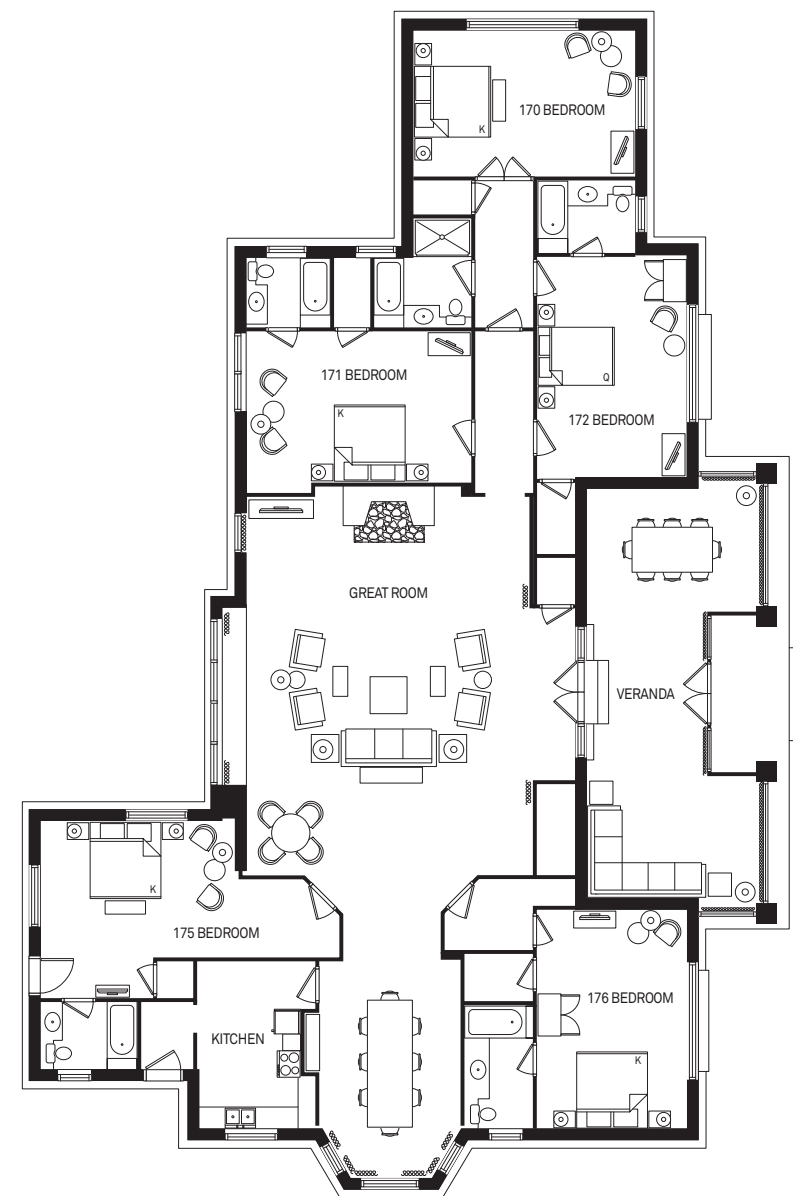

features

Size: 6,000 sq. ft. / 557 sq. m.

View: Woodland / Lac Beauvert

Bedrooms: 6

4 rooms with one king bed

2 rooms with two double beds

Ensuite bathroom for each bedroom

Private parking

Enclosed conservatory and veranda

Two wood-burning fireplaces

Full kitchen with private catering entrance

Separate dining room

Large patio with barbecue

Access to a library of books and magazines

POINT CABIN

features

Size: 5,090 sq. ft. / 473 sq. m.

View: Woodland / Lac Beauvert

Bedrooms: 5

4 rooms with one king bed

1 room with one queen bed

Ensuite bathroom for each bedroom

Private parking