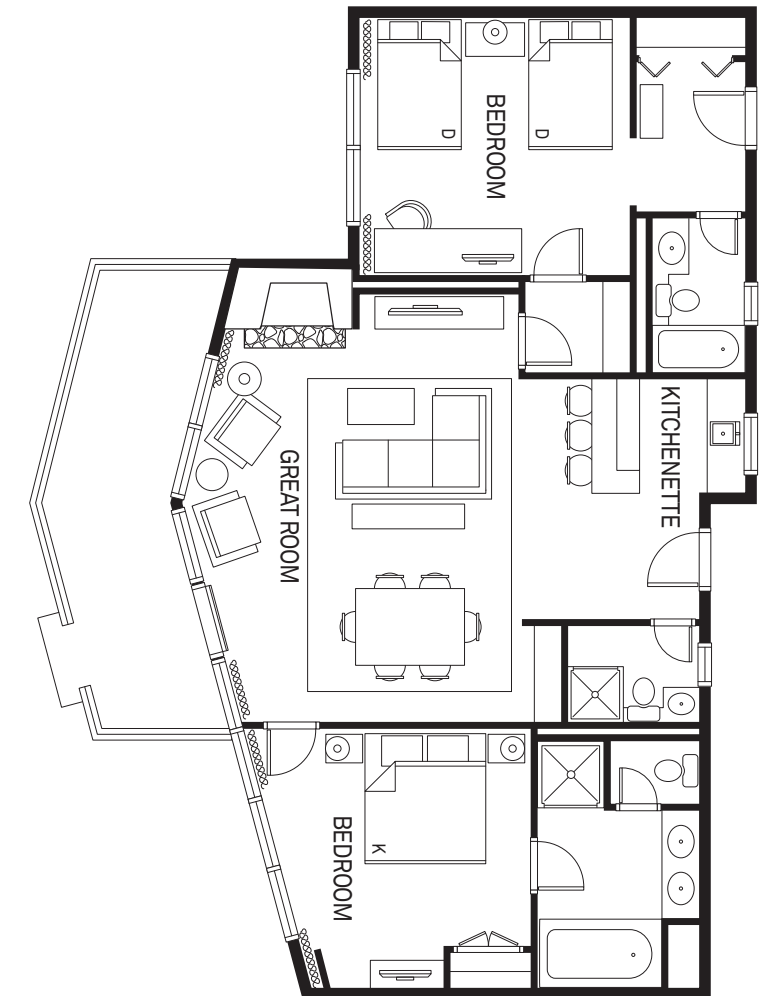

features

Size: 1,585 sq. ft. / 147 sq. m.

View: Cabin / Partial River Views

Bedrooms: 3

2 rooms with one king bed

1 room with two queen beds

Sofa bed in the living room

Ensuite bathroom for each bedroom

The three lakefront Whistler Cabins offer spectacular views of Lac Beauvert from the oversized windows and private sun patios. These lovely two bedroom cabins also offer a sitting area with a sofa bed, a stone fireplace and kitchenette equipped with a small fridge, microwave and sink making it a great space for families.

features

Size: 1,135 sq. ft. / 105 sq. m.

View: Lac Beauvert/Whistlers Mountain

Bedrooms: 2

1 room with one king bed

1 room with two double beds

Sofa bed in the living room

Ensuite bathroom for each bedroom