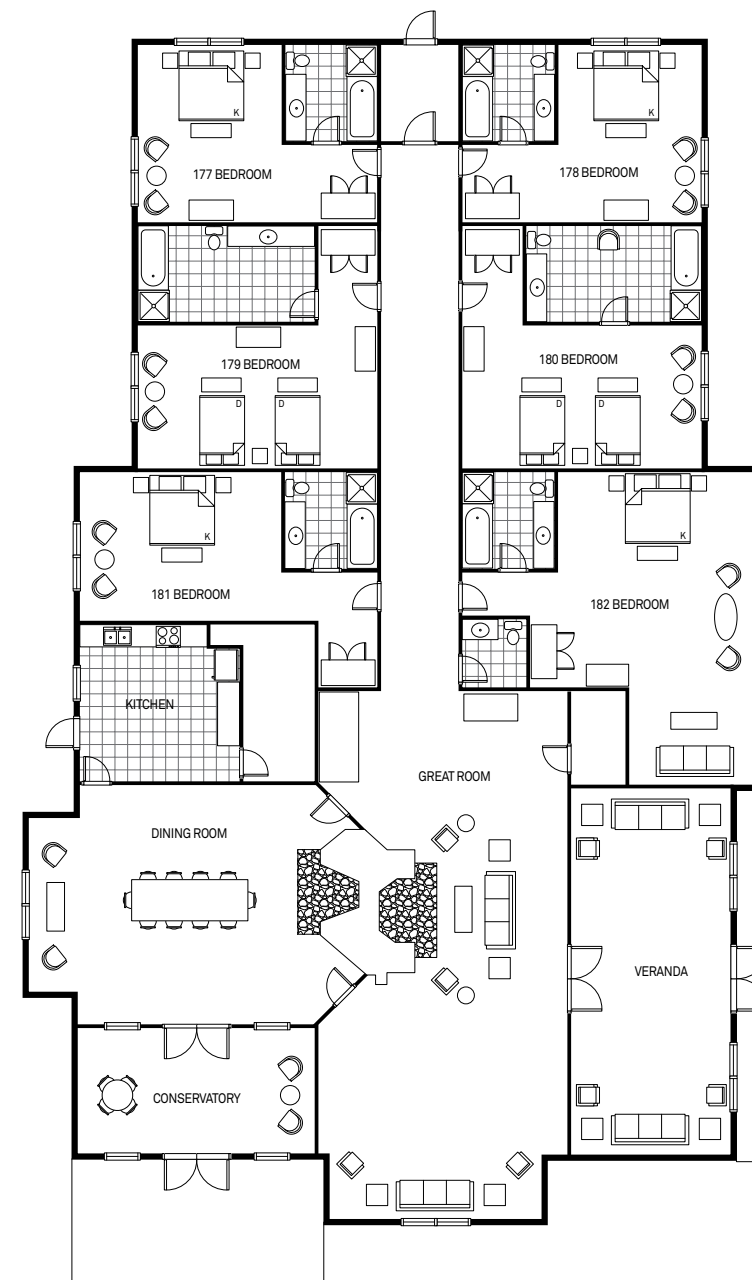

OUTLOOK CABIN

fit for royalty

Known as the Royal Retreat, this cabin was recreated from the floor plans of the 1930 original, which was destroyed by fire in 2000. Every inch of this prestigious dwelling exudes the elegance and grandeur that welcomed King George VI and Queen Elizabeth in 1939 as well as Queen Elizabeth II and Prince Philip in 2005.

features

Size: 6,000 sq. ft. / 557 sq. m.

View: Woodland / Lac Beauvert

Bedrooms: 6

4 rooms with one king bed

2 rooms with two double beds

Ensuite bathroom for each bedroom

Private parking