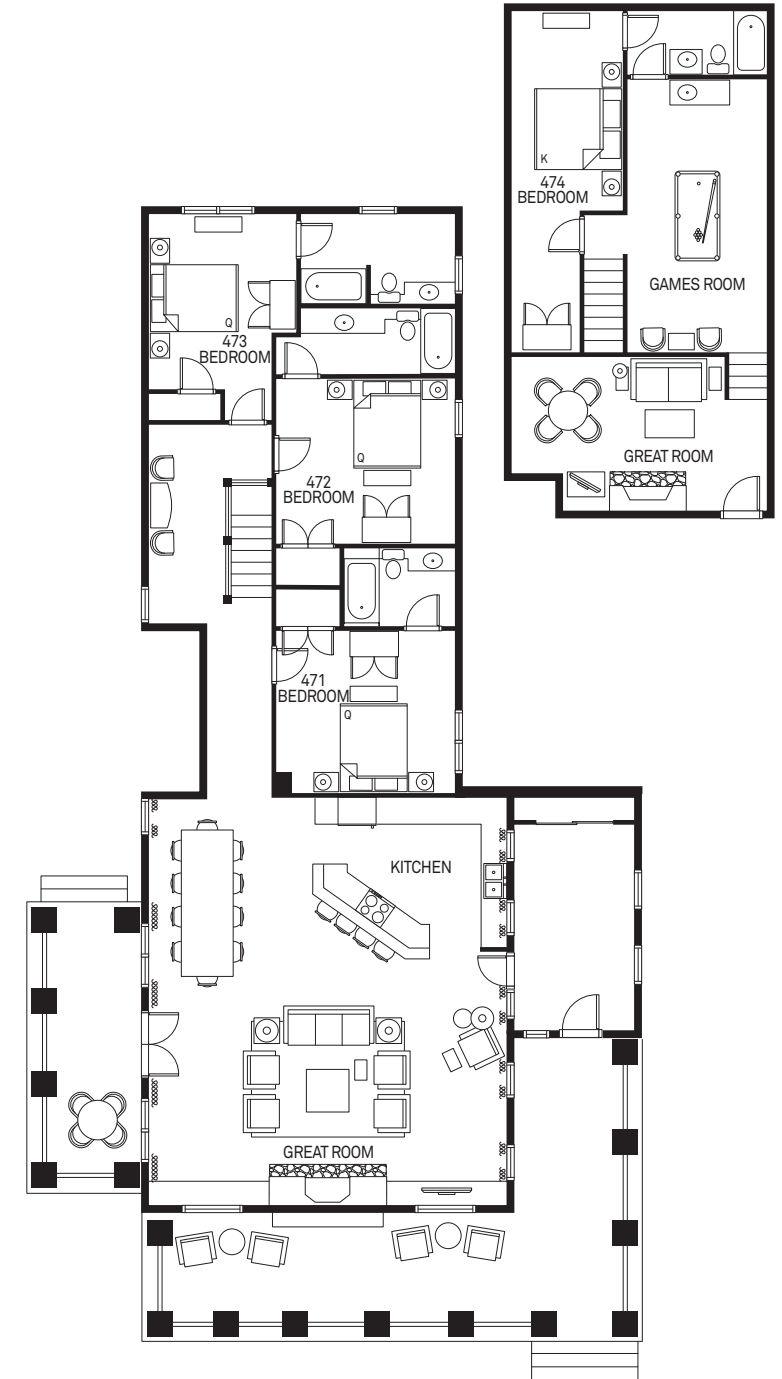

Lower level with sunken sitting room, built-in bar and pool table

Two wood-burning fireplaces

Full kitchen with dining area

Two patios and outdoor seating area with fire pit

Barbecue

Access to a library of books and magazines

VIEWPOINT CABIN

a leisure-lover's delight

A storybook cabin in a most idyllic setting, Viewpoint Cabin is instantly a focus of comfort and cheer. Featuring an enclosed veranda that offers outstanding views in any weather, beautiful stone fireplaces in both the living room and downstairs game room, private sauna and private change room with rich, cozy furnishings that are an invitation to relax or entertain.