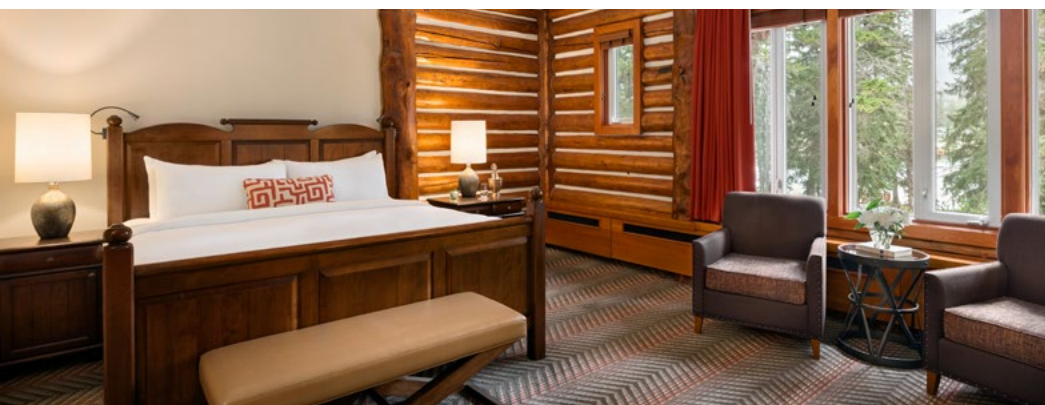

OUTLOOK CABIN

fit for royalty

Known as the Royal Retreat, this cabin was recreated from the floor plans of the 1930 original, which was destroyed by fire in 2000. Every inch of this prestigious dwelling exudes the elegance and grandeur that welcomed King George VI and Queen Elizabeth in 1939 as well as Queen Elizabeth II and Prince Philip in 2005.

Supreme comfort is present in every detail of the comfortable bedrooms, enclosed verandas and two majestic stone fireplaces. Outlook Cabin is the perfect place to entertain family and friends, or celebrate a special occasion.

features

Size: 6,000 sq. ft. / 557 sq. m.

View: Woodland / Lac Beauvert

Bedrooms: 6

4 rooms with one king bed

2 rooms with two double beds

Ensuite bathroom for each bedroom

Private parking

Enclosed conservatory and veranda

Two wood-burning fireplaces

Full kitchen with private catering entrance

Separate dining room

Large patio with barbecue

Access to a library of books and magazines