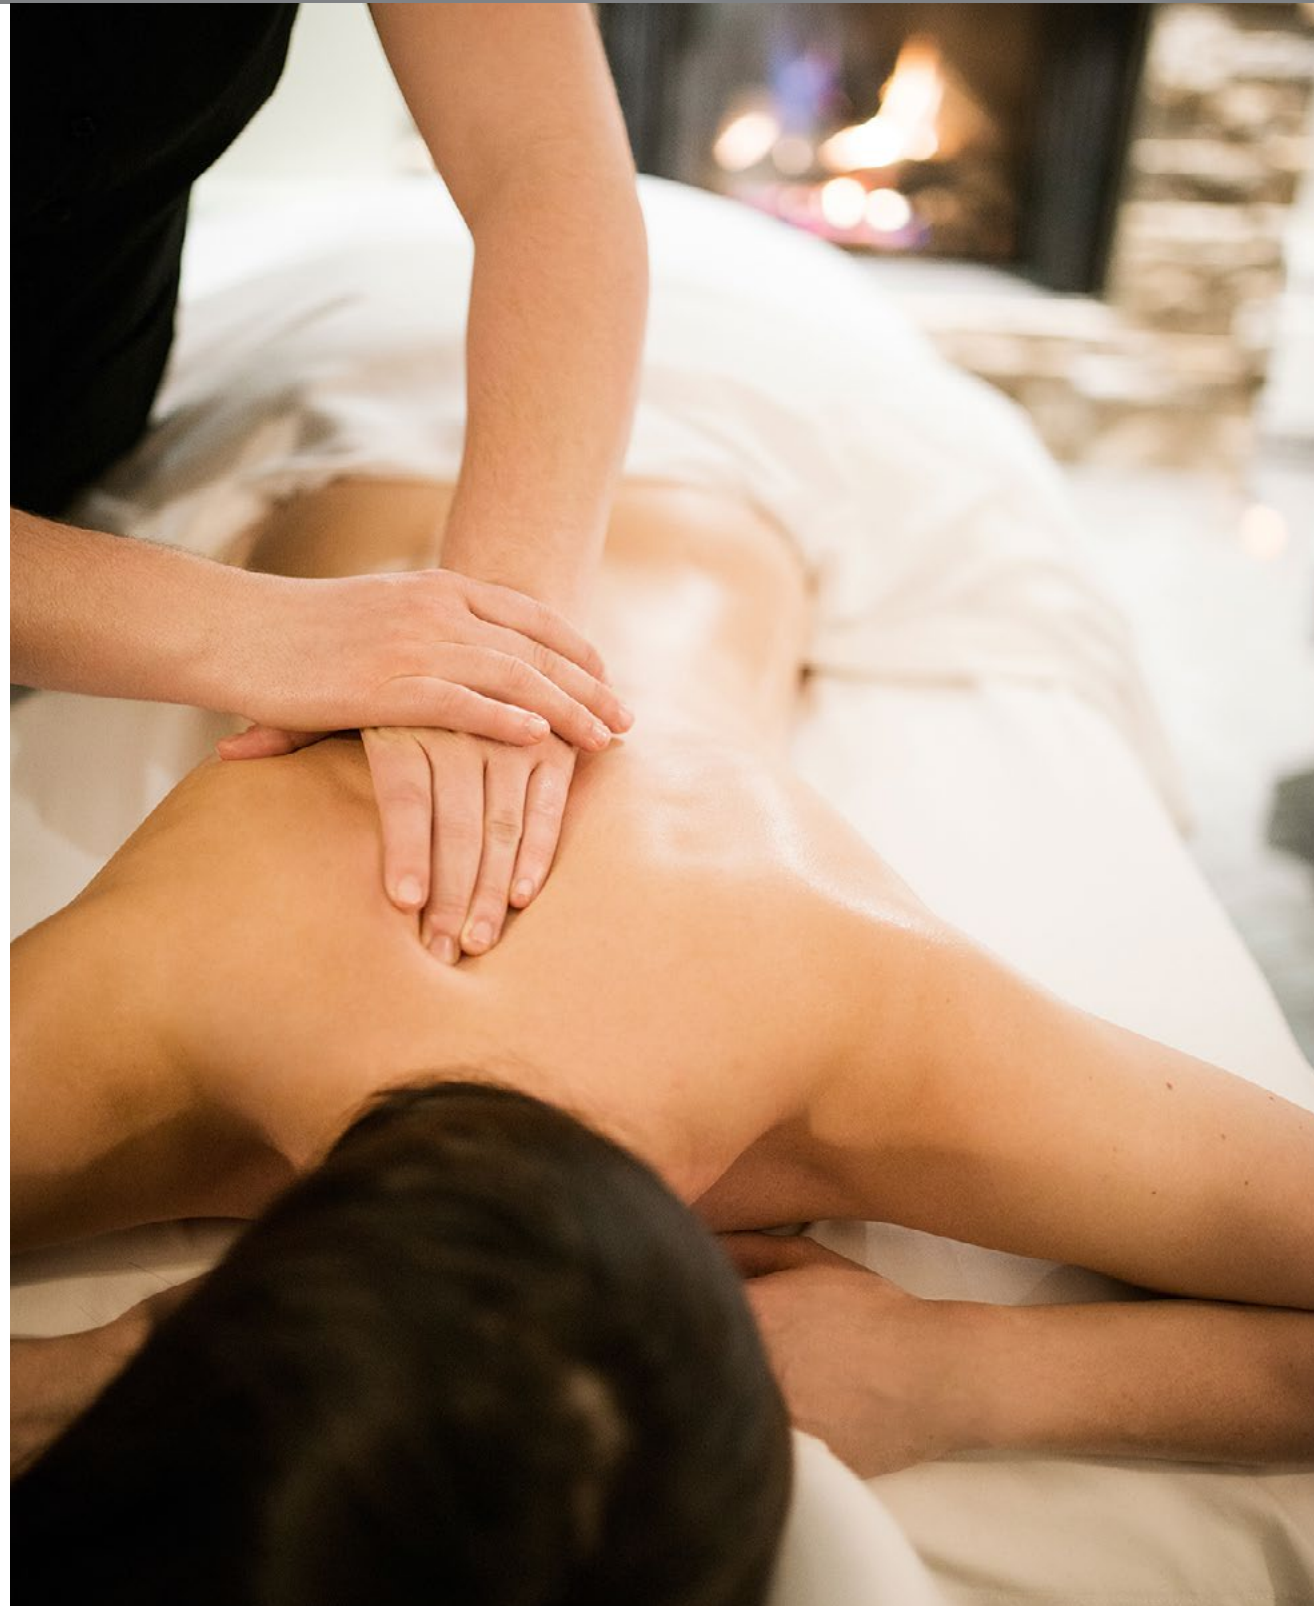

Recapture a lasting sense of harmonious relaxation and comfort, set against the glorious backdrop of the Canadian Rockies

EXQUISITE service

Forget about details and delays. Dedicated concierges take care of every arrangement prior to your arrival. Should you wish, they will schedule a program of superb recreational activities and memorable dining experiences. Your every request is promptly fulfilled and standards maintained to ensure you enjoy mountain living at its very finest.