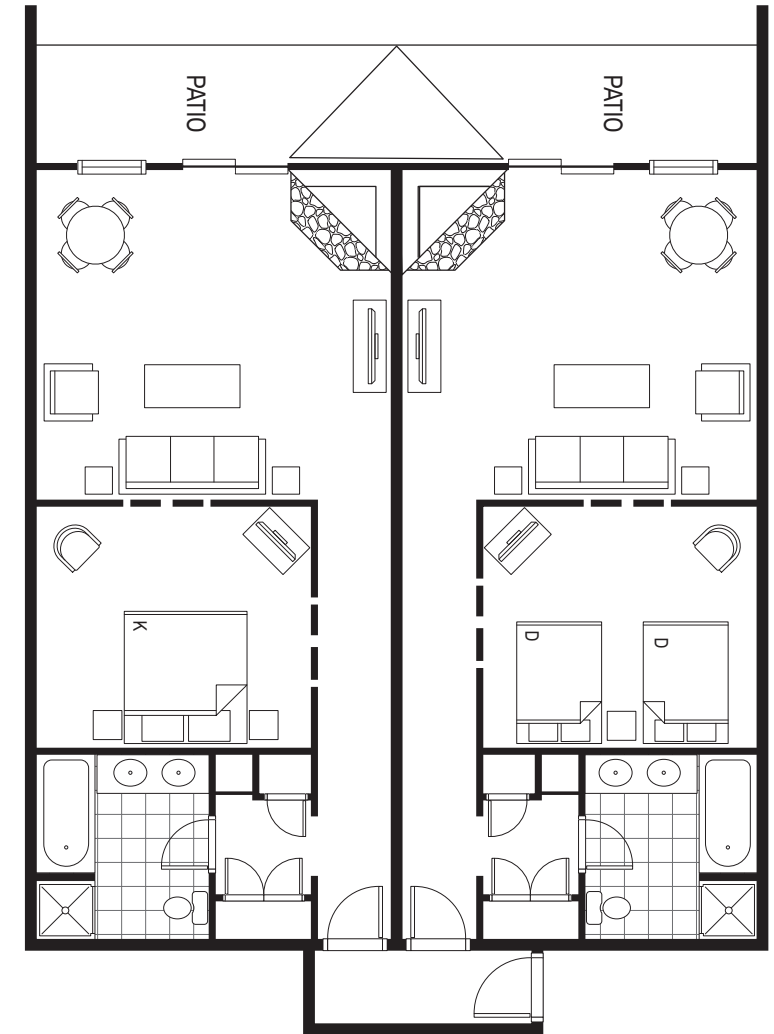

features

Size: 6,000 sq. ft. / 557 sq. m.

View: Woodland / Lac Beauvert

Bedrooms: 6

4 rooms with one king bed

2 rooms with two double beds

Ensuite bathroom for each bedroom

Private parking

features

Size: 5,090 sq. ft. / 473 sq. m.

View: Woodland / Lac Beauvert

Bedrooms: 5

4 rooms with one king bed

1 room with one queen bed

Ensuite bathroom for each bedroom

Private parking

features

Size: 2,834 sq. ft. / 263 sq. m.

View: Mountains

Bedrooms: 4

3 rooms with one queen bed

1 room with one king bed on lower level

Ensuite bathroom for each bedroom

Private parking

features

Size: 545 sq. ft. / 51 sq. m.

View: Wooded views of Lac Beauvert

Bedrooms: 1

1 room with one king bed
 or 1 room with two double beds
 Sofa bed in sitting area

Private parking

5-piece bathroom

Private balcony or patio