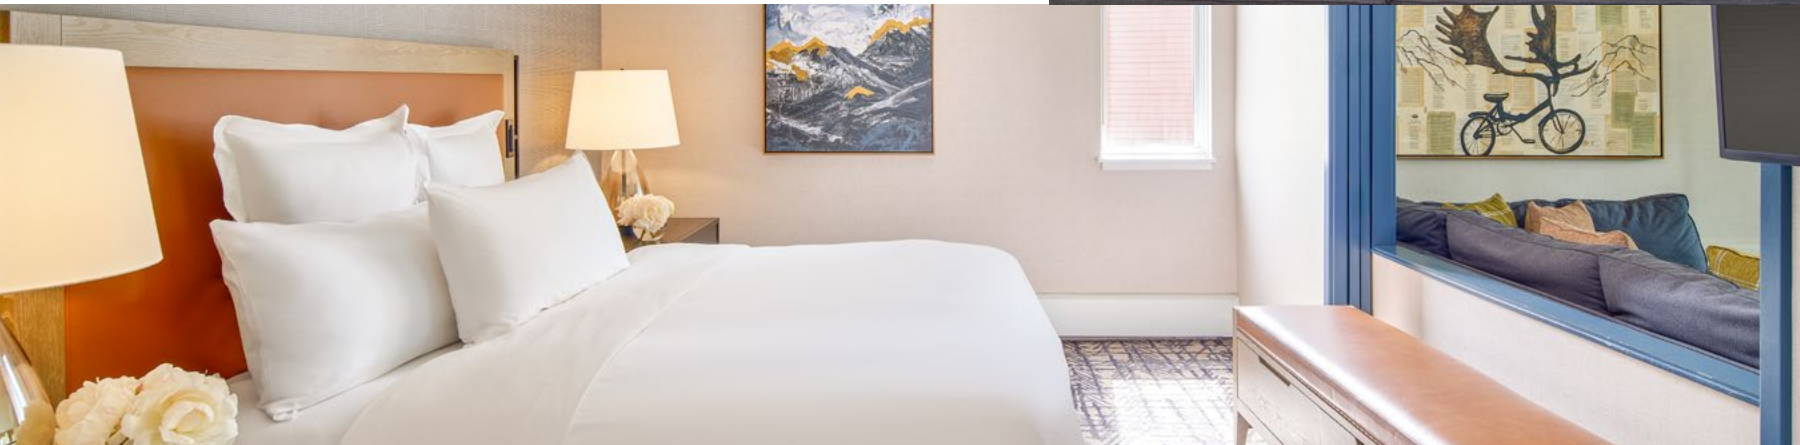

all-in-one elegance and style

Private suites situated between Lac Beauvert's sparkling waters and Canada's #1 Golf Resort course. Elegantly decorated with fine textiles and rich woodwork. Sliding panels allow you to separate the spacious bedroom from the comfortable sitting room with its stone fireplace. Or leave them open to enjoy the luxurious amenities of this spacious suite.