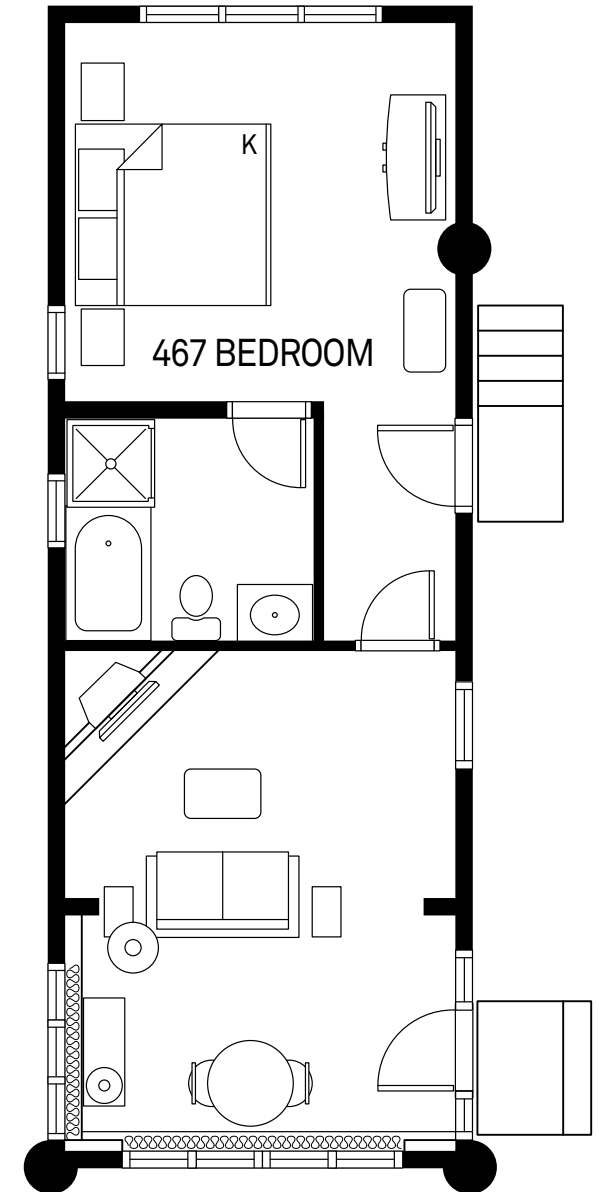

features

Size: 1,585 sq. ft. / 147 sq. m.

View: Cabin / Partial River Views

Bedrooms: 3

2 rooms with one king bed

1 room with two queen beds

Sofa bed in the living room

Ensuite bathroom for each bedroom

features

Size: 1,135 sq. ft. / 105 sq. m.

View: Lac Beauvert/Whistlers Mountain

Bedrooms: 2

1 room with one king bed

1 room with two double beds

Sofa bed in the living room

Ensuite bathroom for each bedroom

Nestled above the rushing Athabasca River, the Athabasca Cottage - also known as the Honeymoon Cabin - provides a private and romantic escape for couples looking to relax, unwind and spend quality time together in the Canadian Rocky Mountains. The comfortable and spacious king bedroom has an ensuite with a jetted bathtub and is full of all the amenities you need for a truly romantic getaway. Honeymoons, baby-moons, anniversaries and birthdays are all perfect excuses to get away with your loved one - just the two of you.

features

Size: 495 sq. ft. / 46 sq. m.

View: Athabasca River

Bedroom: 1 room with one king bed

Full bathroom with jetted tub

Private parking

Wood-burning fireplace

Sun patio